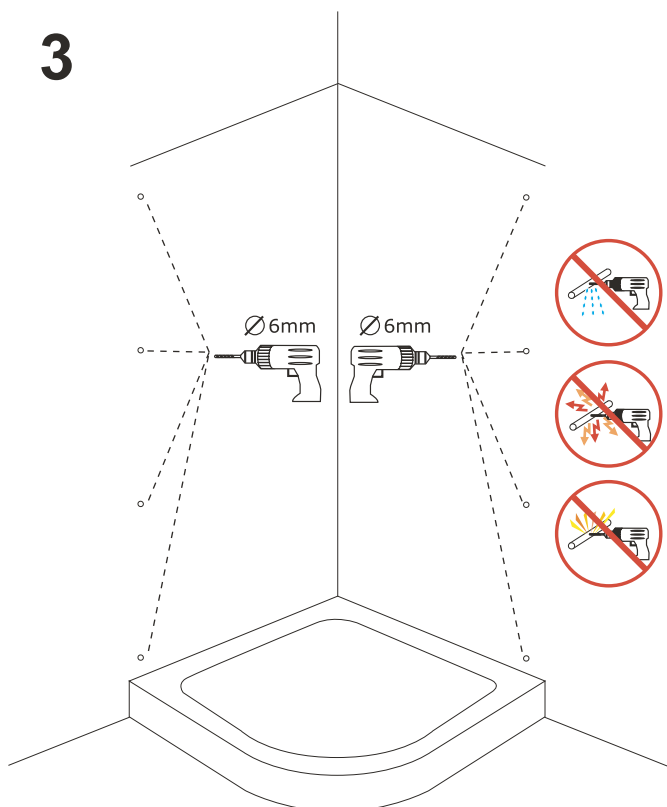

ANIMA®

TPSNEW

800x800x1850, 900x900x1850, R 550

1

2

3

4