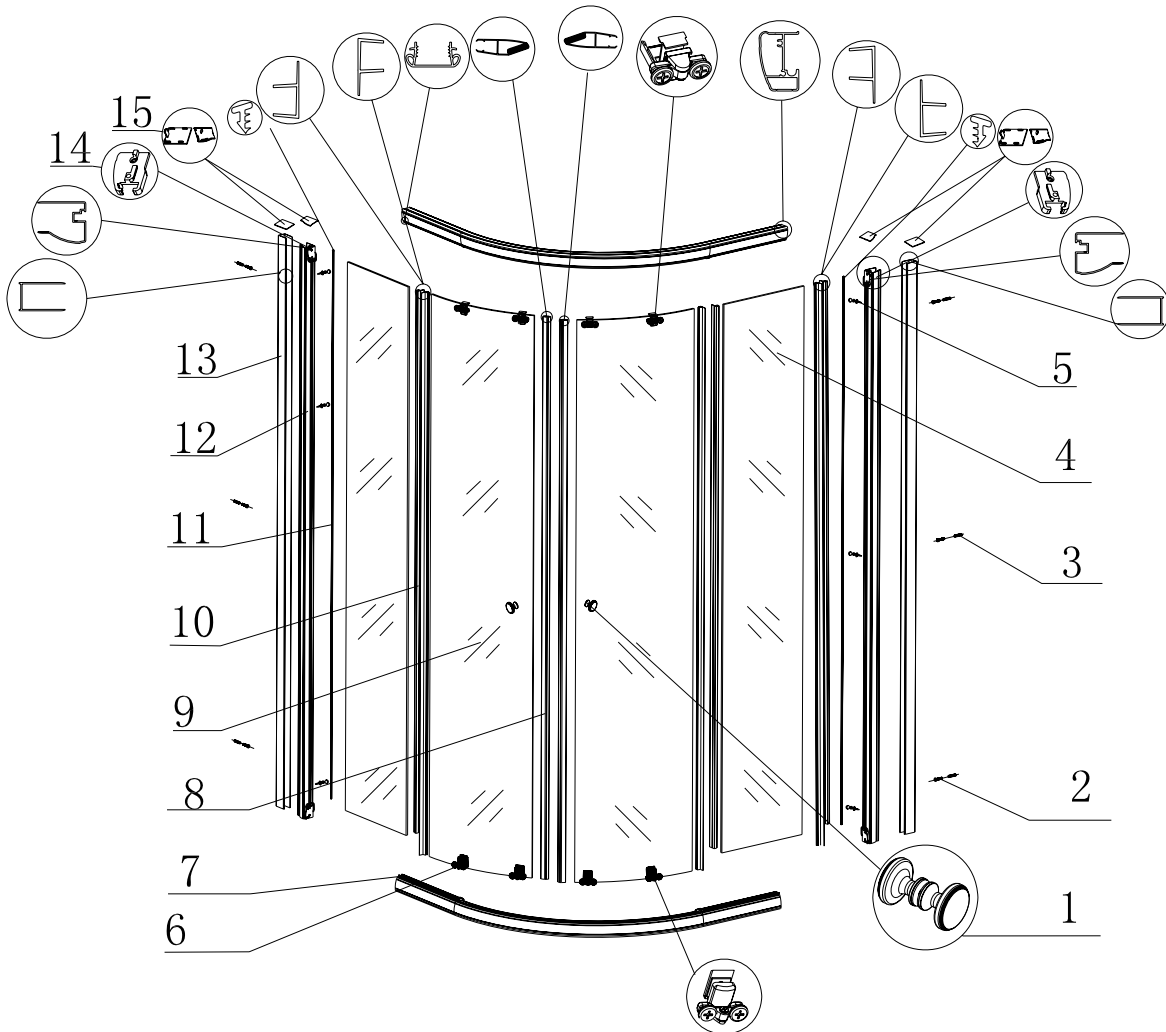

ANIMA®

TSS

800x800x1850, 900x900x1850, R 550

| | | |
|----|--|----|
| 1 | | 2x |
| 4 | | 2x |
| 7 | | 2x |
| 10 | | 4x |
| 13 | | 2x |

| | | |
|----|--|-----------------------------|
| 2 | | St5x30 6x ST4x35 8X |
| 5 | | ST4x12 6x Screw cover 6x |
| 8 | | 2x |
| 11 | | 2x |
| 14 | | 4x |

| | | |
|----|--|----|
| 3 | | 6x |
| 6 | | 8x |
| 9 | | 2x |
| 12 | | 2x |
| 15 | | 2x |

A N I M A[®]

TSS

800x800x1850, 900x900x1850, R 550

1

2

TSS

800x800x1850, 900x900x1850, R 550

3

4

5